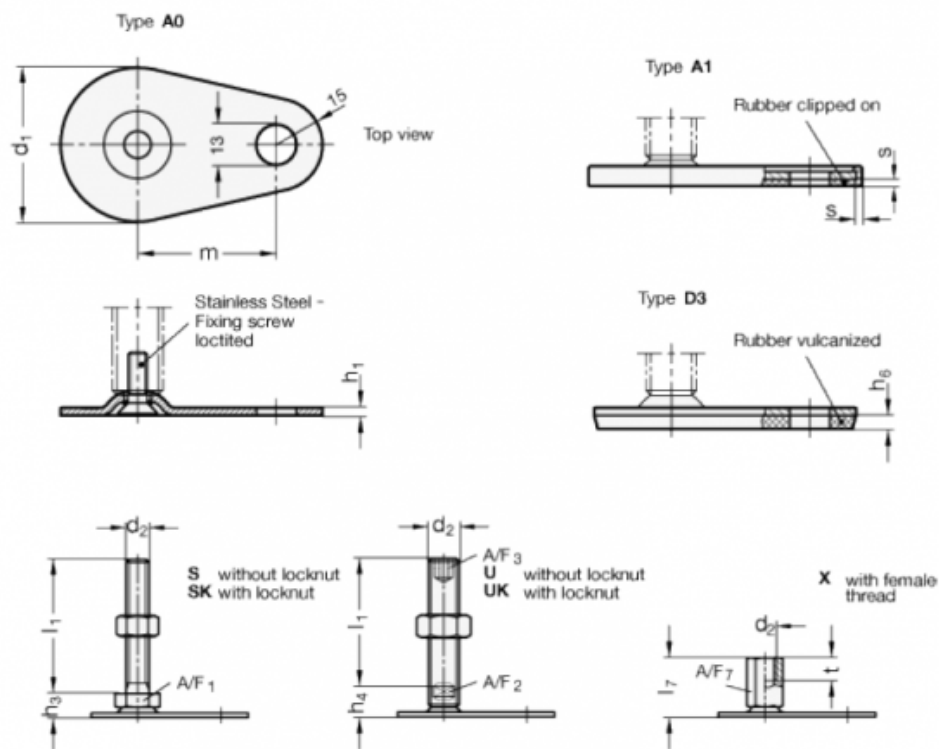

Data Sheet

Article number: 204260M850A0SK
 Description: E+G levelling foot
 GN 42-60-M8-50-A0-SK
 Note: SK With nut, External hexagon at the bottom

Measures

A/F1 = 17	s =
d1 = 60	
d2 = M8	
h1 = 2.5	
h3 = 11	
h6 =	
l1 = 50	
m = 50	